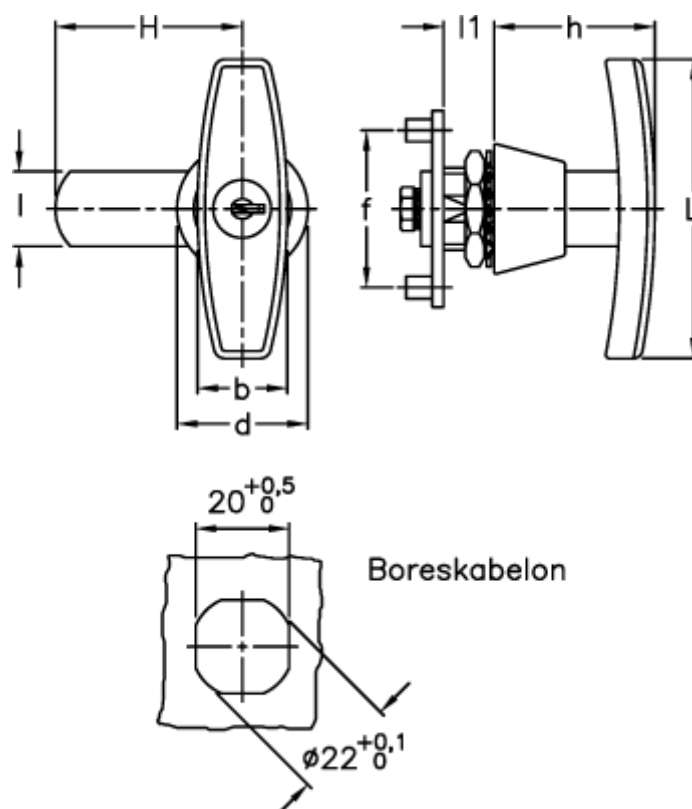

Article number: 2310421511

Description: E+G T-handle w/lock
CS/M-50

Measures

b = 24
d = 35
f = 42
H = 50
h = 43
l = 20
L = 80
l1 = 13.5